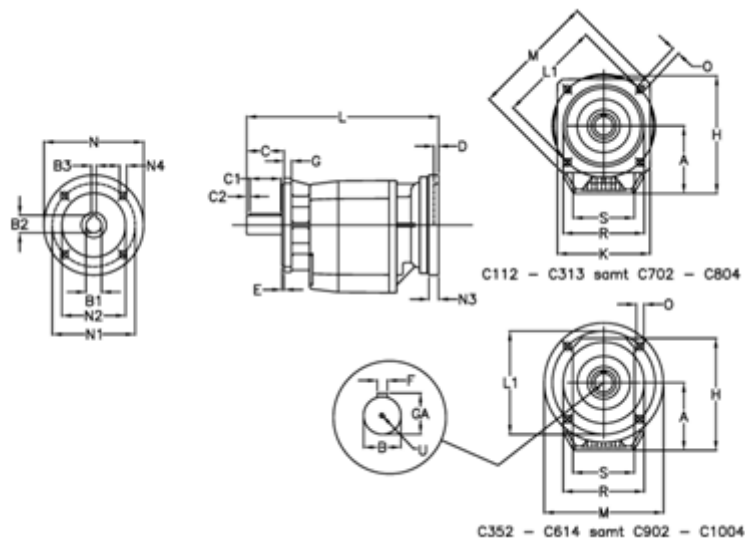

Article number: 406007115802425
 Description: Helical gearbox
 C704F-1158-P71B5

Measures

A = 208.0	D = 4.5	L1 = 300	R = 262
B = 60	E = 5	M = 350	S = 250
B1 = 14	F = 18	N = 160	U = M20x42
B2 = 16.3	G = 17	N1 = 130	
B3 = 5	GA = 64.0	N2 = 110	
C = 120	H = 358.0	N3 = 0	
C1 = 90	K = 300	N4 = M8x16	
C2 = 15	L = 504.5	O = 18.0	